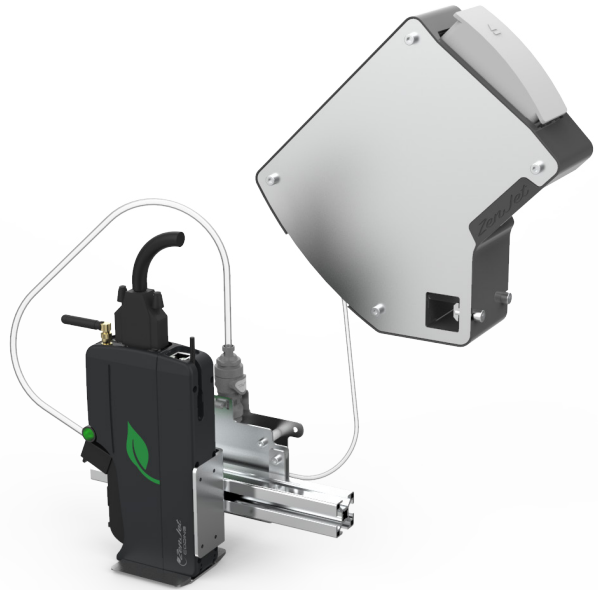

A MARKING & CODING COMPANY

The thermal inkjet specialist

Zenjet Essential

A compact and powerful
printer for secondary
package coding

A 400 ml bulk
for high cadencies and big messages

Can print many substrates

A smart printer

Main features

- Smart card function for better ink management and automatic machine set-up
- Resolution up to 600 dpi
- An embedded software available in WI-FI or ethernet from a PC, smartphone, tablet and zenjet terminal
- Integrated photo sensor